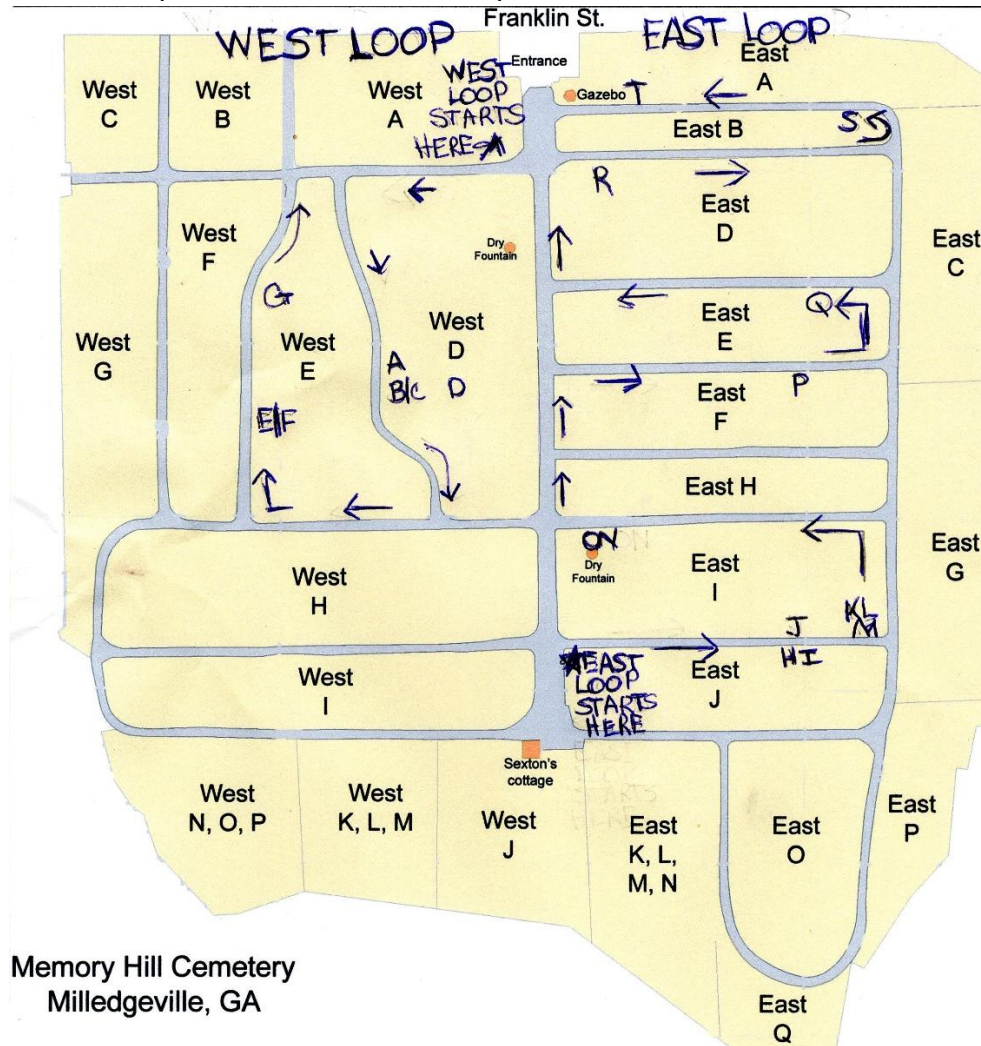

Memory Hill Self-Guided Tour for First Presbyterian Church Bicentennial

The map below shows the location of the 20 people whose grave sites are denoted on the Self-Guided Tour; driving directions as well as specific details about each person are located on the reverse side.

Memory Hill Cemetery
Milledgeville, GA

Key

A. Orrin Shaw	E. Col. Wm. McKinley	I. Samuel Gore White M.C.	M. Seaton Garland	Q. Rev. Denton W. Brannen
B. Richard Orme	F. Julia McKinley Goetchius	J. Louis Harris Andrews	N. David Cromwell Campbell	R. Mary Boaz Conn
C. Rev. Wm. Flinn	G. Mary Elizabeth Craft	K. Mary H. Andrews	O. Rev. Donald McQueen	S. Nettie Whitaker Cone Sibley
D. Peter Jones Williams	H. Richard J. Nichols	L. Clara Hunter McCullough	P. Annie Otelia Case Flemister	T. Edythe Miller Rigdon

A plant with the Bicentennial logo has been placed on each gravesite for easier identification. In addition, the Friends of Baldwin County Cemeteries offer the ability to search for a grave as well as GPS locations at

<http://www.friendsofcems.org/memoryhill/> or the shortened link <https://rb.gy/vhdwan>